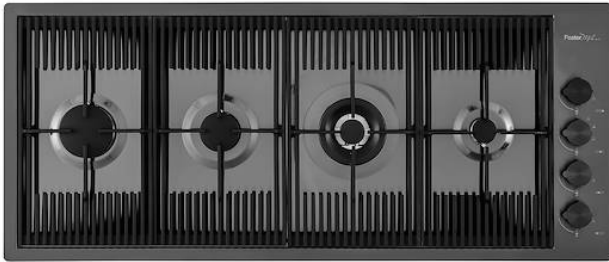

## MILANO 4 BRULEURS GUN METAL

Gas hobs

Code: G681 F06

TABLE CUISSON GAZMILno A FLEUR GUN METAL - 4 brûleurs

### DETAILS

Coloring Gun Metal

Edge/Installation Type Flush-mount | Top-mount

Finish PVD

Material AISI 304 stainless steel

Texture Brushed in line

Supply 220 - 240 V; 50/60 Hz

Dimensions 1115x476 mm

Base size 120 cm

Heating element	Four burners
Built-in hole	<a href="#">View technical data sheet</a>
Grids	Cast iron grids and enamelled burner covers
Width	111 cm
Total power	10.750 W
Auxiliary	1.000 W
Semirapid	1.750 W
Rapid	3.000 W
Dual	5.000 W
Safety	Safety valve with quick-acting thermocouple
Ignition	Electric ignition under knob
Gas type	Tested for installation with natural gas, LPG nozzle set included.
Type	Gas Hob

## Gun Metal

The Gun Metal finish is obtained by treating steel with a physical process called PVD (Physical Vacuum Deposition) which deposits particles of noble metals on the surface. The result is a unique and refined aesthetic effect, and an improvement of the mechanical properties of the steel which is more resistant to impact and scratches.